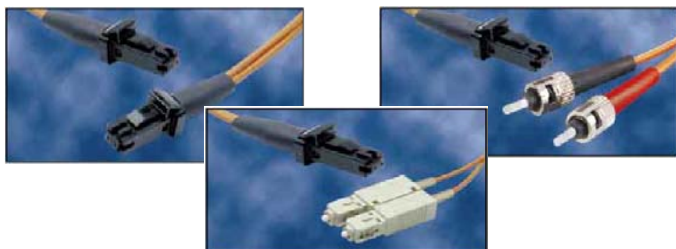

FIBRE OPTIC TERMINATED ASSEMBLIES MULTIMODE OM2 50/125um

Phoenix offers the full range of Patchleads, Pigtails and pre-terminated assemblies

Our Range of ST, SC, LC Duplex, MTRJ Assemblies. All Terminations are manufactured to the highest industry specifications and are 100% tested, certified and fully traceable through our quality system.

We are committed to holding extensive stock of many assembly types, in all common lengths. This allows us to provide a same day dispatch service on most small / medium volume orders.

Patchlead Standard OM2 colour is Orange, other colours available upon request.