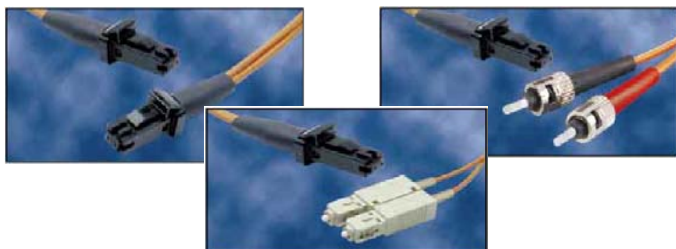

FIBRE OPTIC TERMINATED ASSEMBLIES MULTIMODE OM3 50/125um

Phoenix offers the full range of Patchleads, Pigtails and pre-terminated assemblies

Our Range of ST, SC, LC Duplex, MTRJ Assemblies. All Terminations are manufactured to the highest industry specifications and are 100% tested, certified and fully traceable through our quality system.

We are committed to holding extensive stock of many assembly types, in all common lengths. This allows us to provide a same day dispatch service on most small / medium volume orders.

Patchlead Standard OM3 colour is Orange, other colours available upon request.