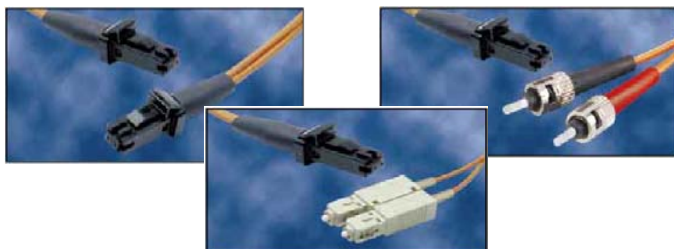

FIBRE OPTIC TERMINATED ASSEMBLIES SINGLEMODE OS1 9/125um

Phoenix offers the full range of Patchleads, Pigtails and pre-terminated assemblies

Our Range of ST, SC, LC Duplex, MTRJ Assemblies. All Terminations are manufactured to the highest industry specifications and are 100% tested, certified and fully traceable through our quality system.

We are committed to holding extensive stock of many assembly types, in all common lengths. This allows us to provide a same day dispatch service on most small / medium volume orders.

Patchlead Standard OM1 colour is Yellow, other colours available upon request.